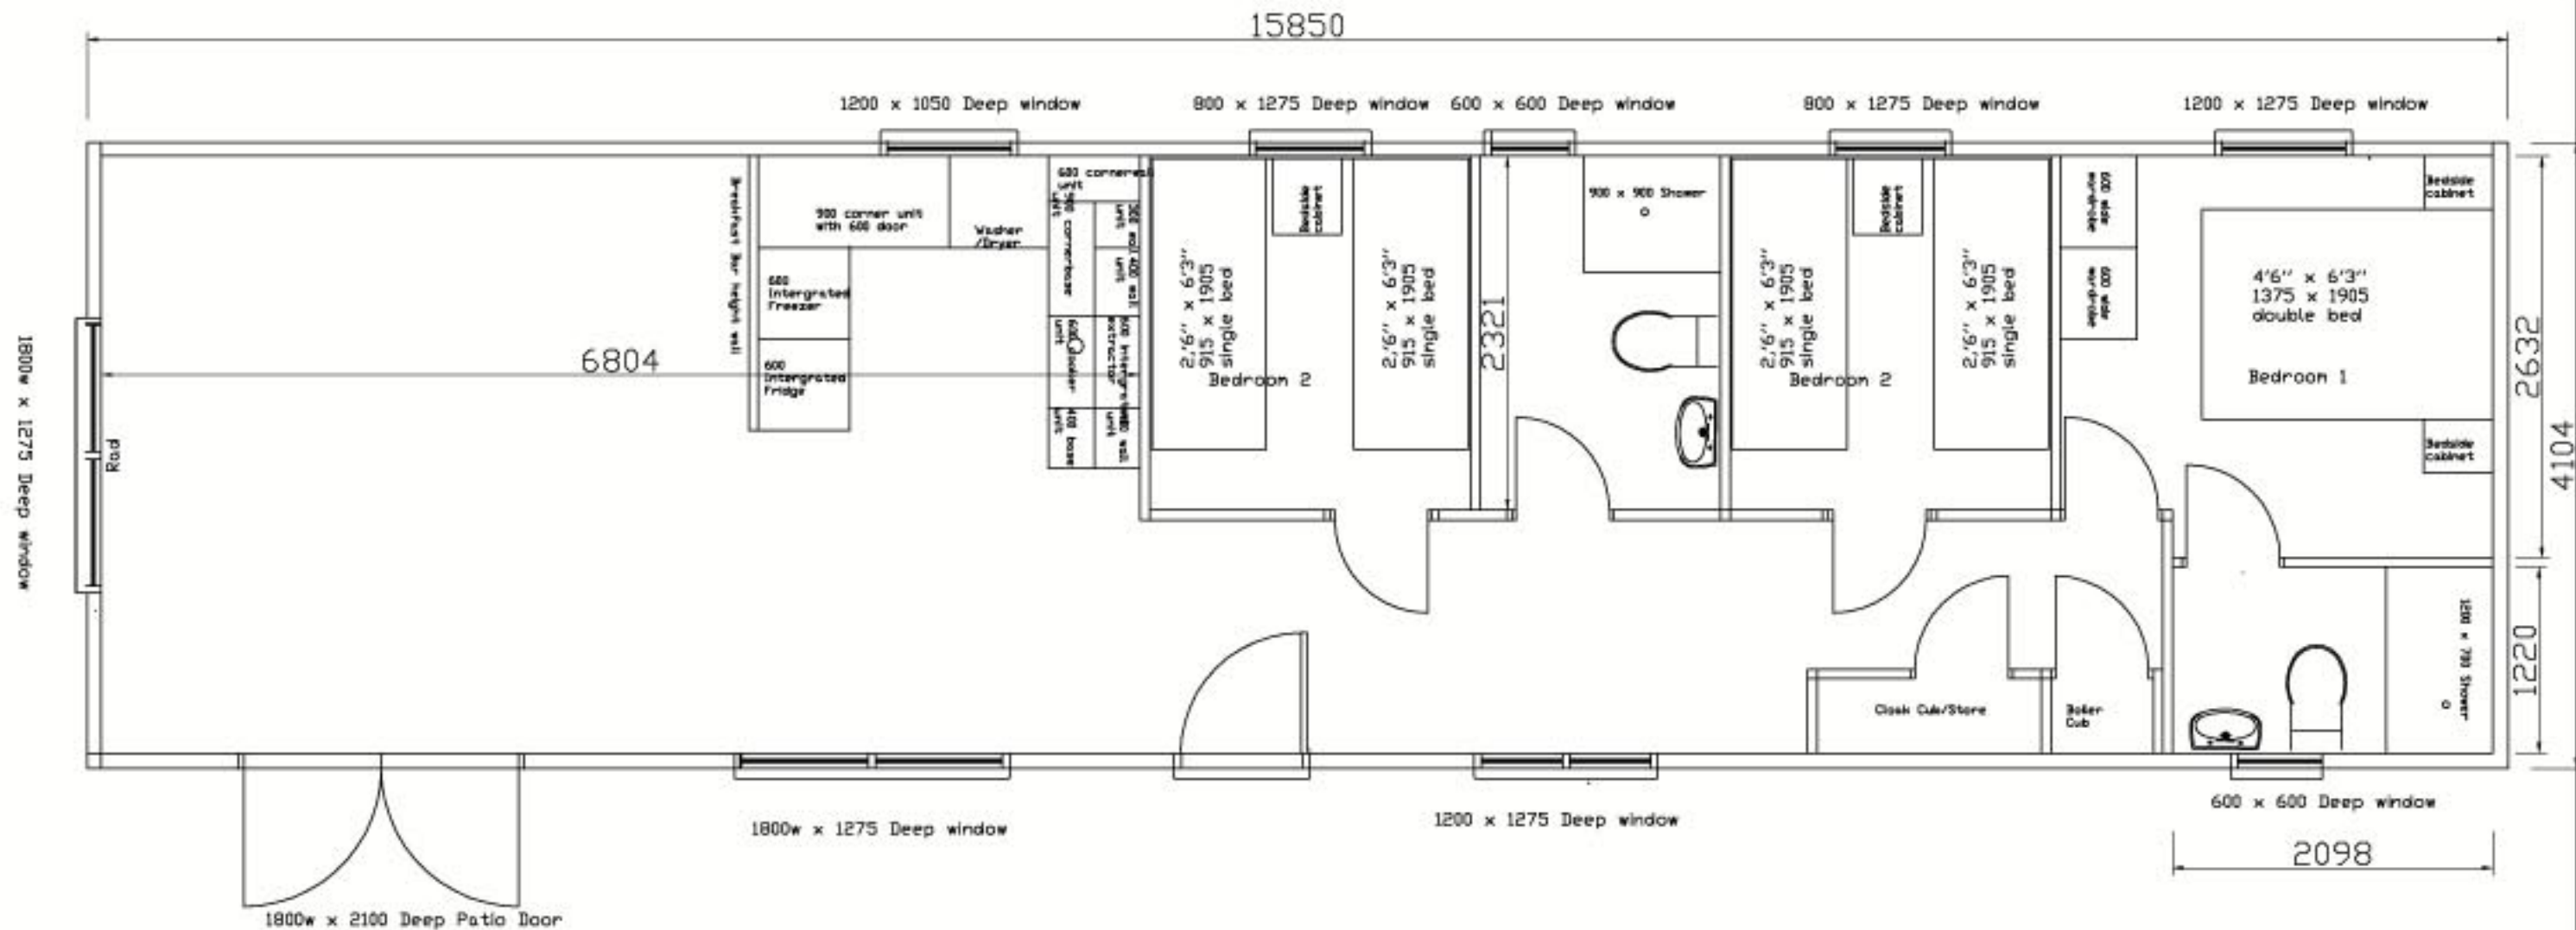

# Floor Plan 52 x 14 3 Bed Romanky

ceilings- white, walls-magnolia woodwork -white gloss finish  
 Resitex external finish - colour Gardenia  
 Corner Quoins  
 UPVC windows guttering - white

**Walker Brothers Pine Lodges**

3Duchess Avenue  
 Kingmoor Park  
 Carlisle  
 CA6 4SN

[www.walkerbros-timberframes.co.uk](http://www.walkerbros-timberframes.co.uk)

Drawing No  
 H52/14-3B STW

Drawn by  
 PWW

part of the Walker Brothers (Timber Frames) Ltd Group