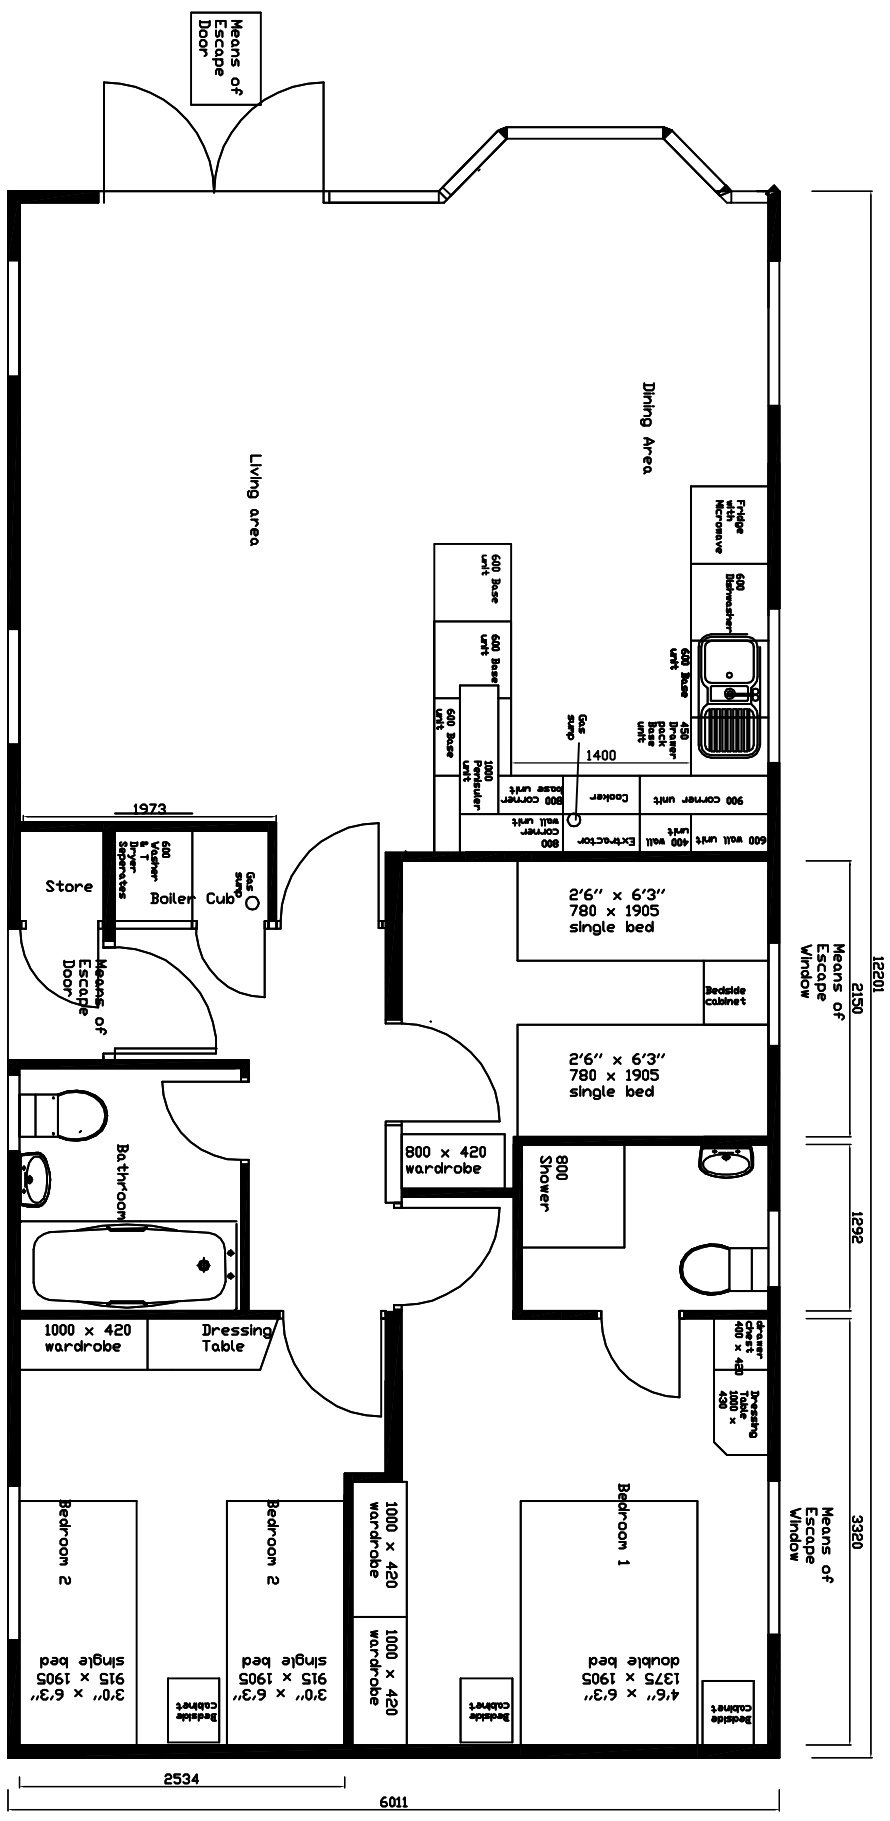

Floor Plan Senate 40 x 20

Walker Brothers Pine Lodges

Unit A
Kingmoor Harker Estate
Harker
Carlisle
CA6 4BP
Tel 01228 674191 fax 01228 674273

www.walkerbrothers-timberframes.co.uk

part of the Walker Brothers (Timber Frames) Ltd Group

Drawn by
PWW

Date
07.02.06