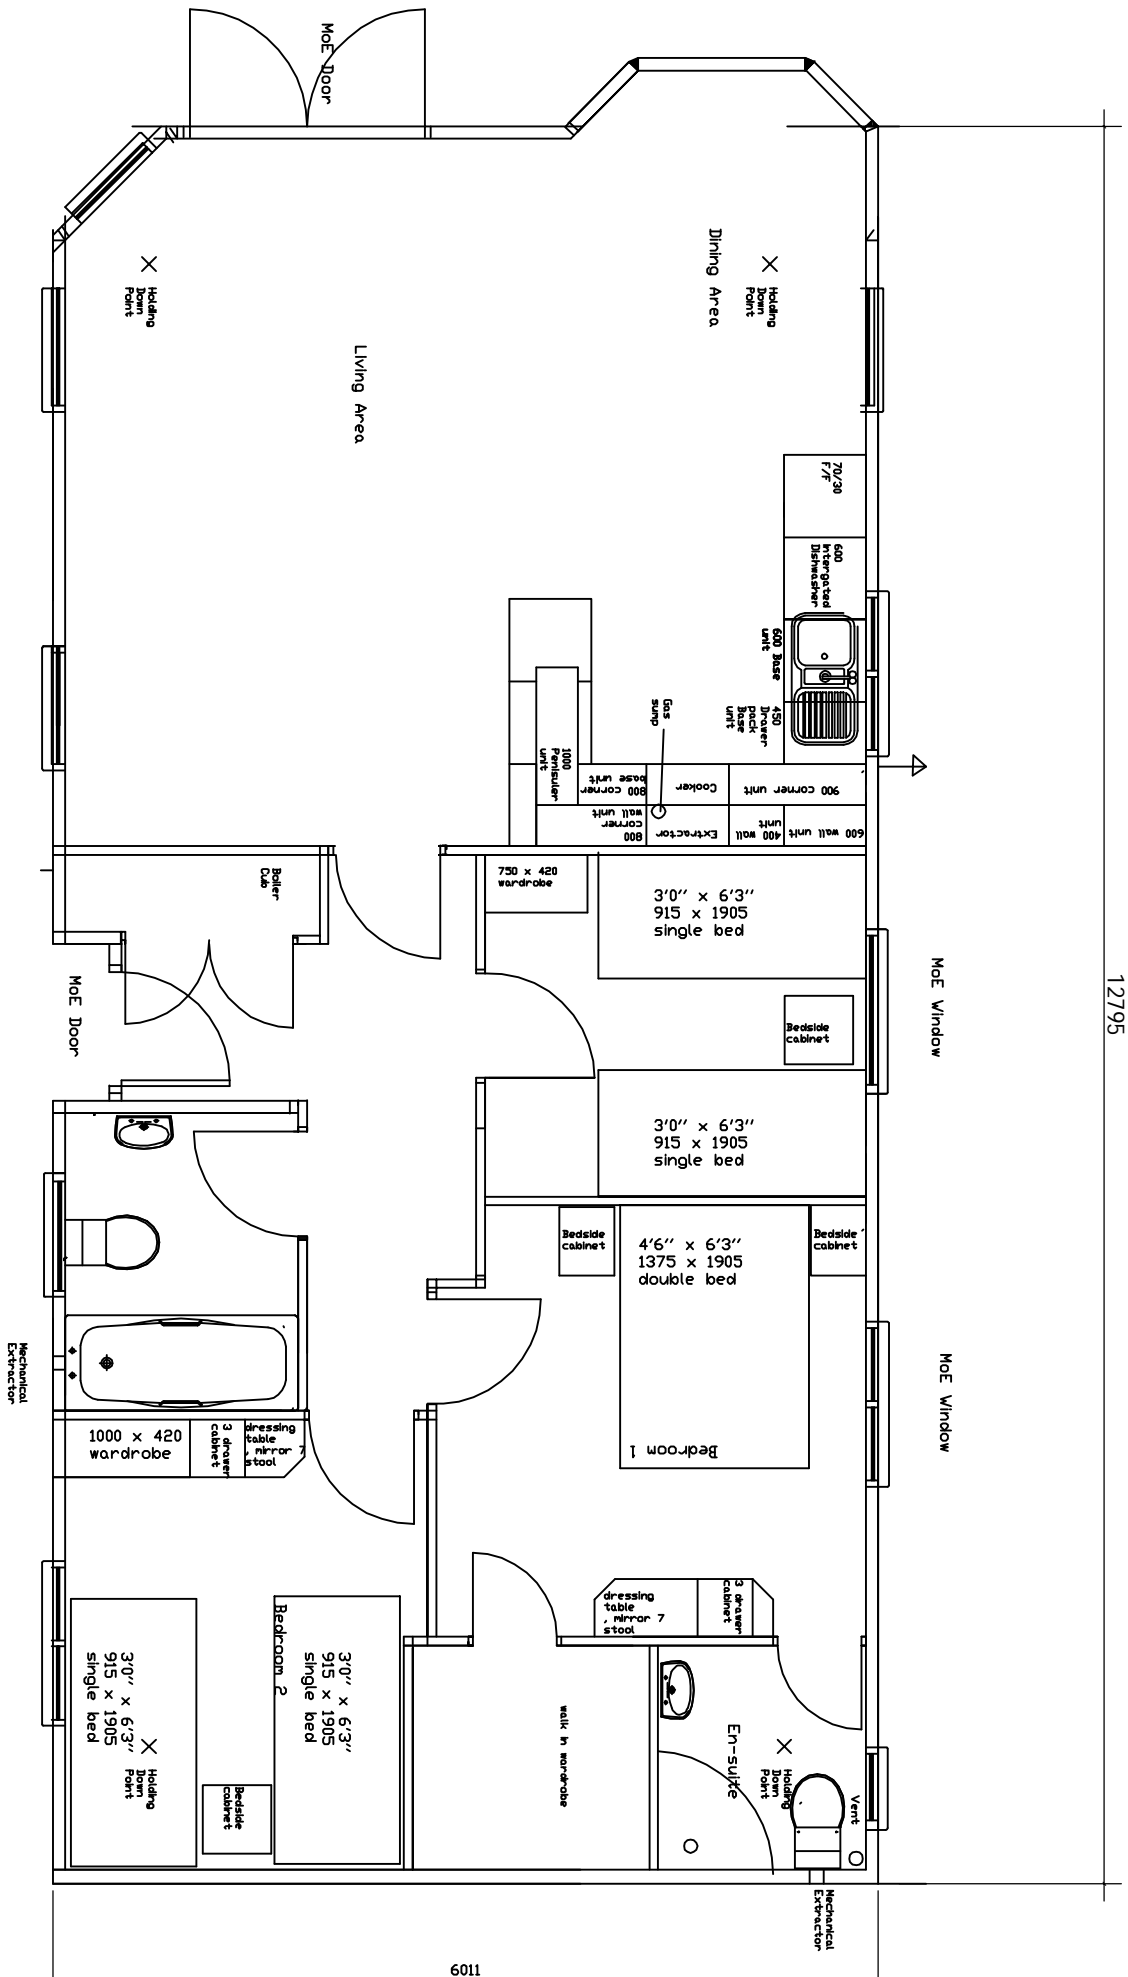

Floor Plan 42 x 20 3 Bed Caesar with walk in wardrobe

12795

Walker Brothers Pine Lodges

Unit A
 Kingmoor Harker Estate
 Harker
 Carlisle
 CA6 4BP
 Tel 01228 674191 fax 01228 674273

www.walkerbros-timberframes.co.uk

Drawing No
 PLCE-3B42MUL

Drawn by
 P/W/
 Date
 21.07.05

part of the Walker Brothers (Timber Frames) Ltd Group